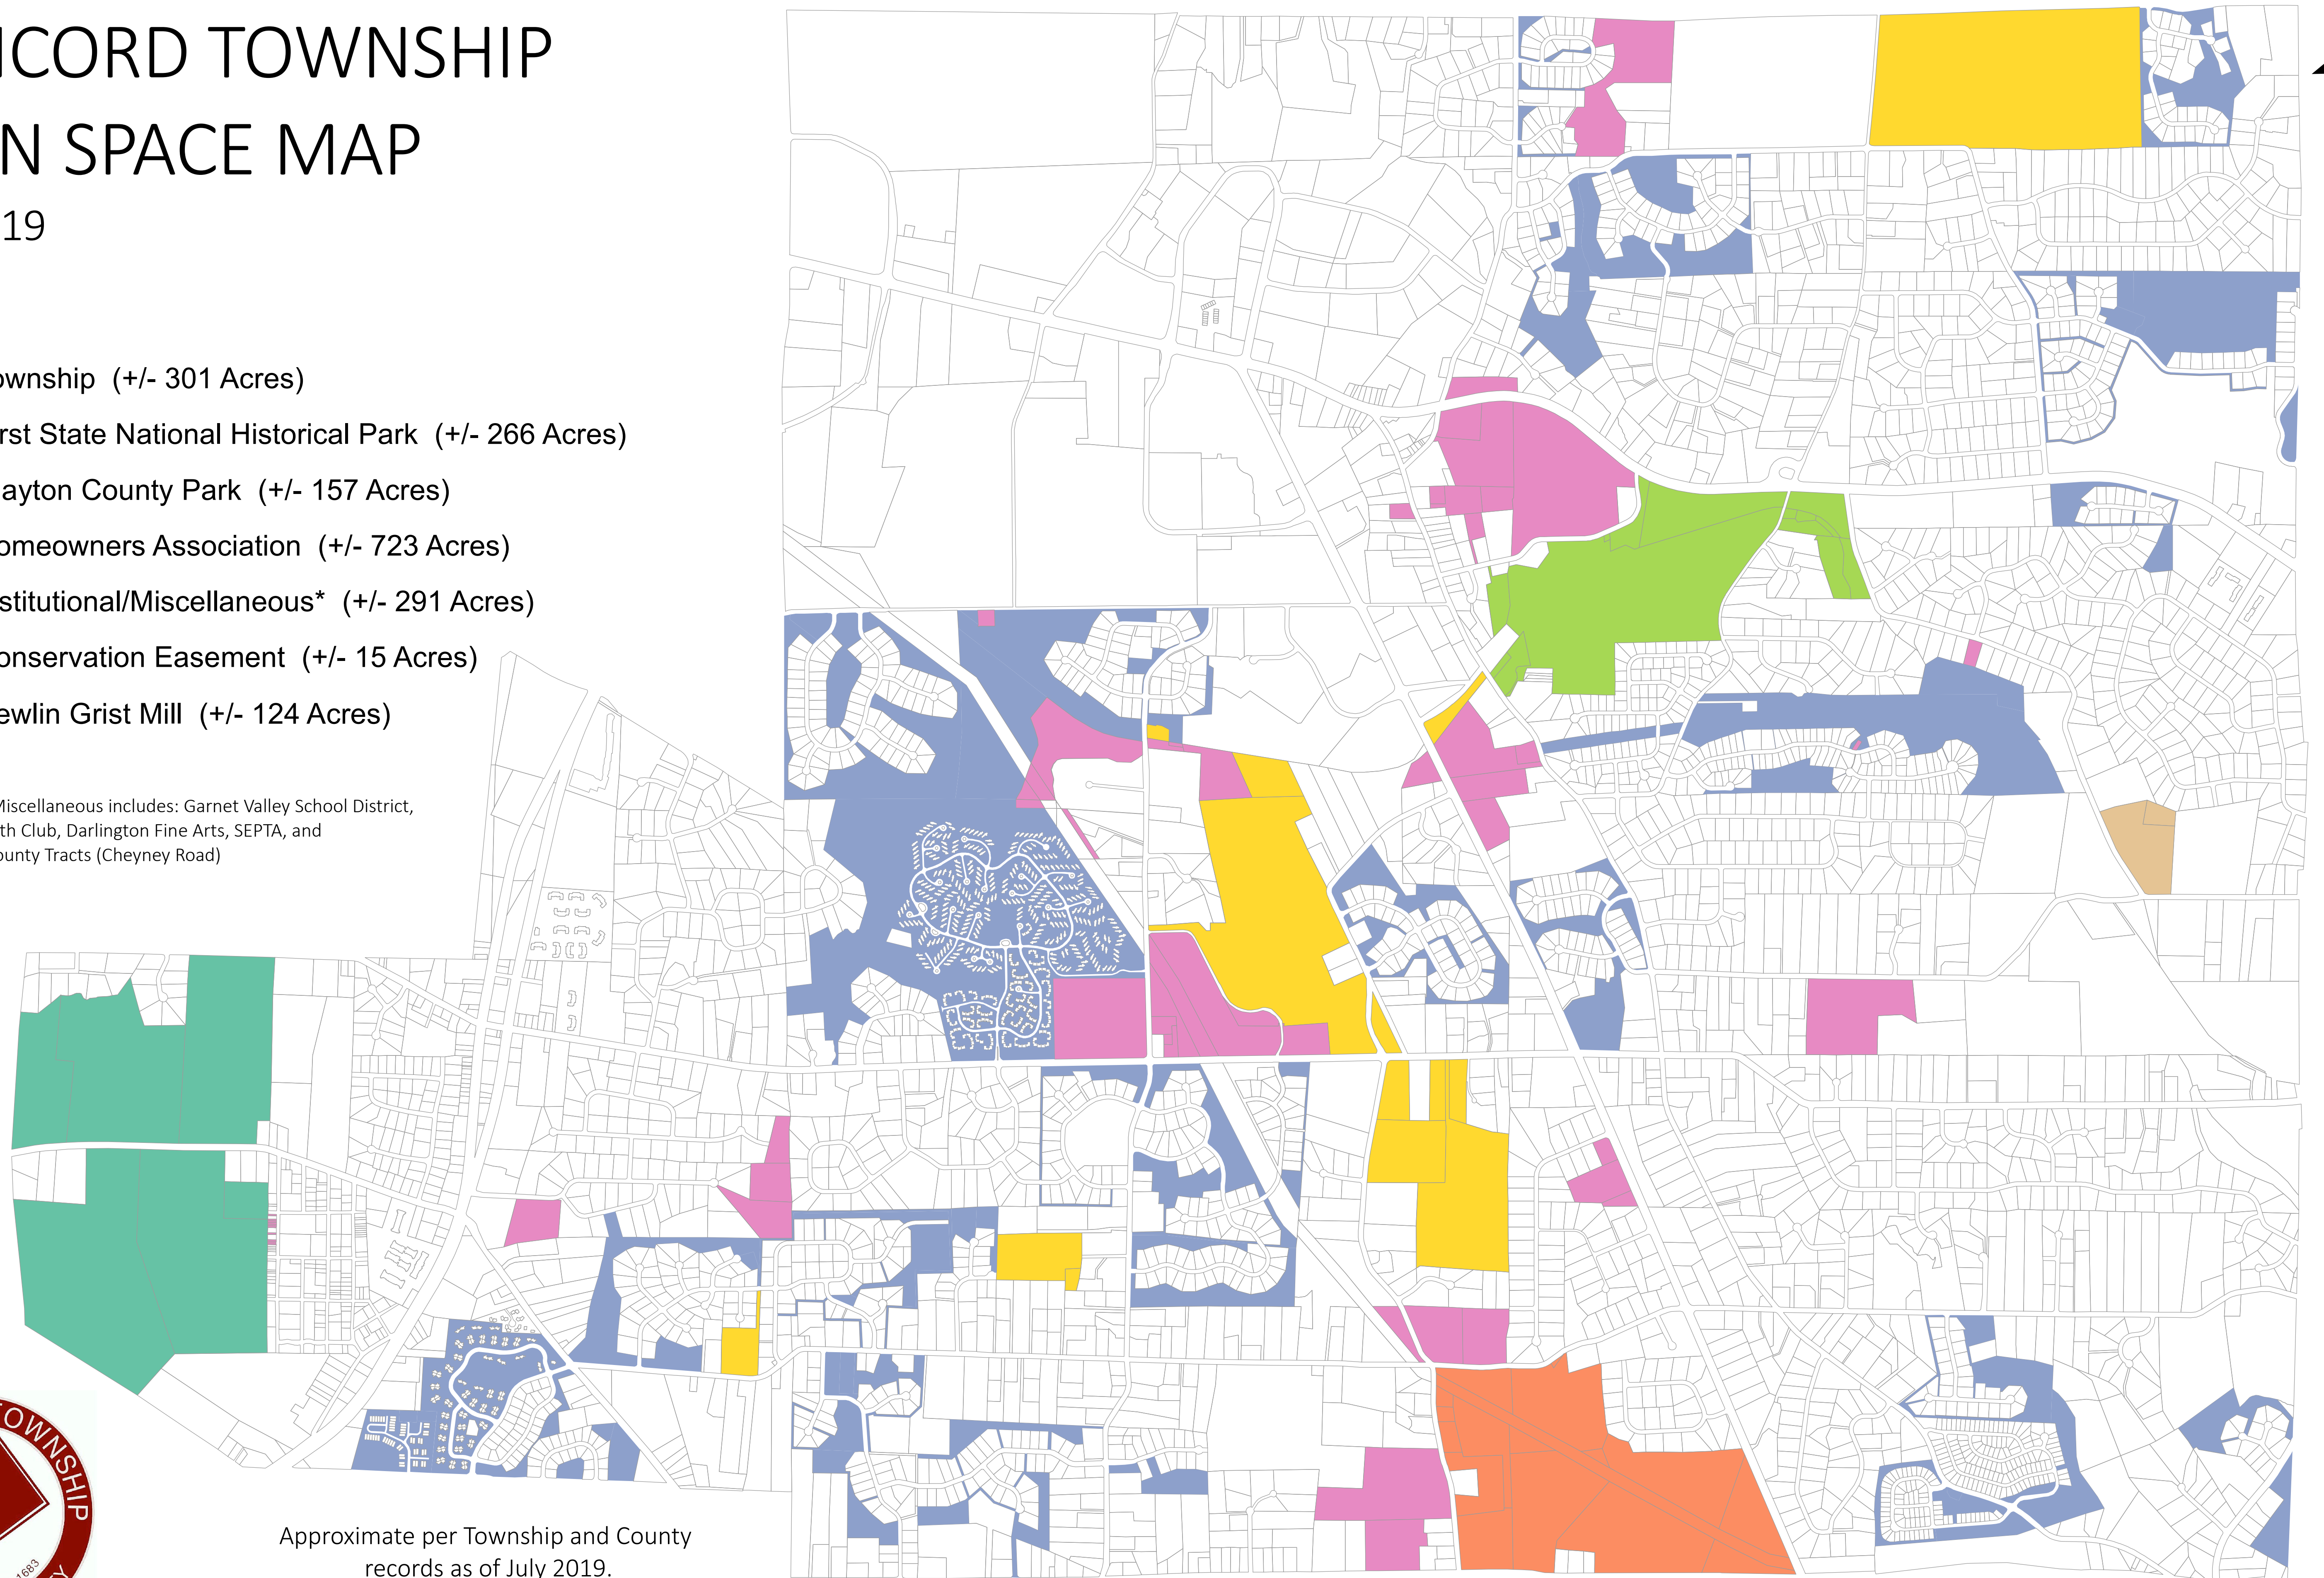

CONCORD TOWNSHIP OPEN SPACE MAP

July 2019

Legend

-  Township (+/- 301 Acres)
-  First State National Historical Park (+/- 266 Acres)
-  Clayton County Park (+/- 157 Acres)
-  Homeowners Association (+/- 723 Acres)
-  Institutional/Miscellaneous* (+/- 291 Acres)
-  Conservation Easement (+/- 15 Acres)
-  Newlin Grist Mill (+/- 124 Acres)

* Institutional/Miscellaneous includes: Garnet Valley School District, Brandywine Youth Club, Darlington Fine Arts, SEPTA, and Undeveloped County Tracts (Cheyney Road)

Approximate per Township and County records as of July 2019.