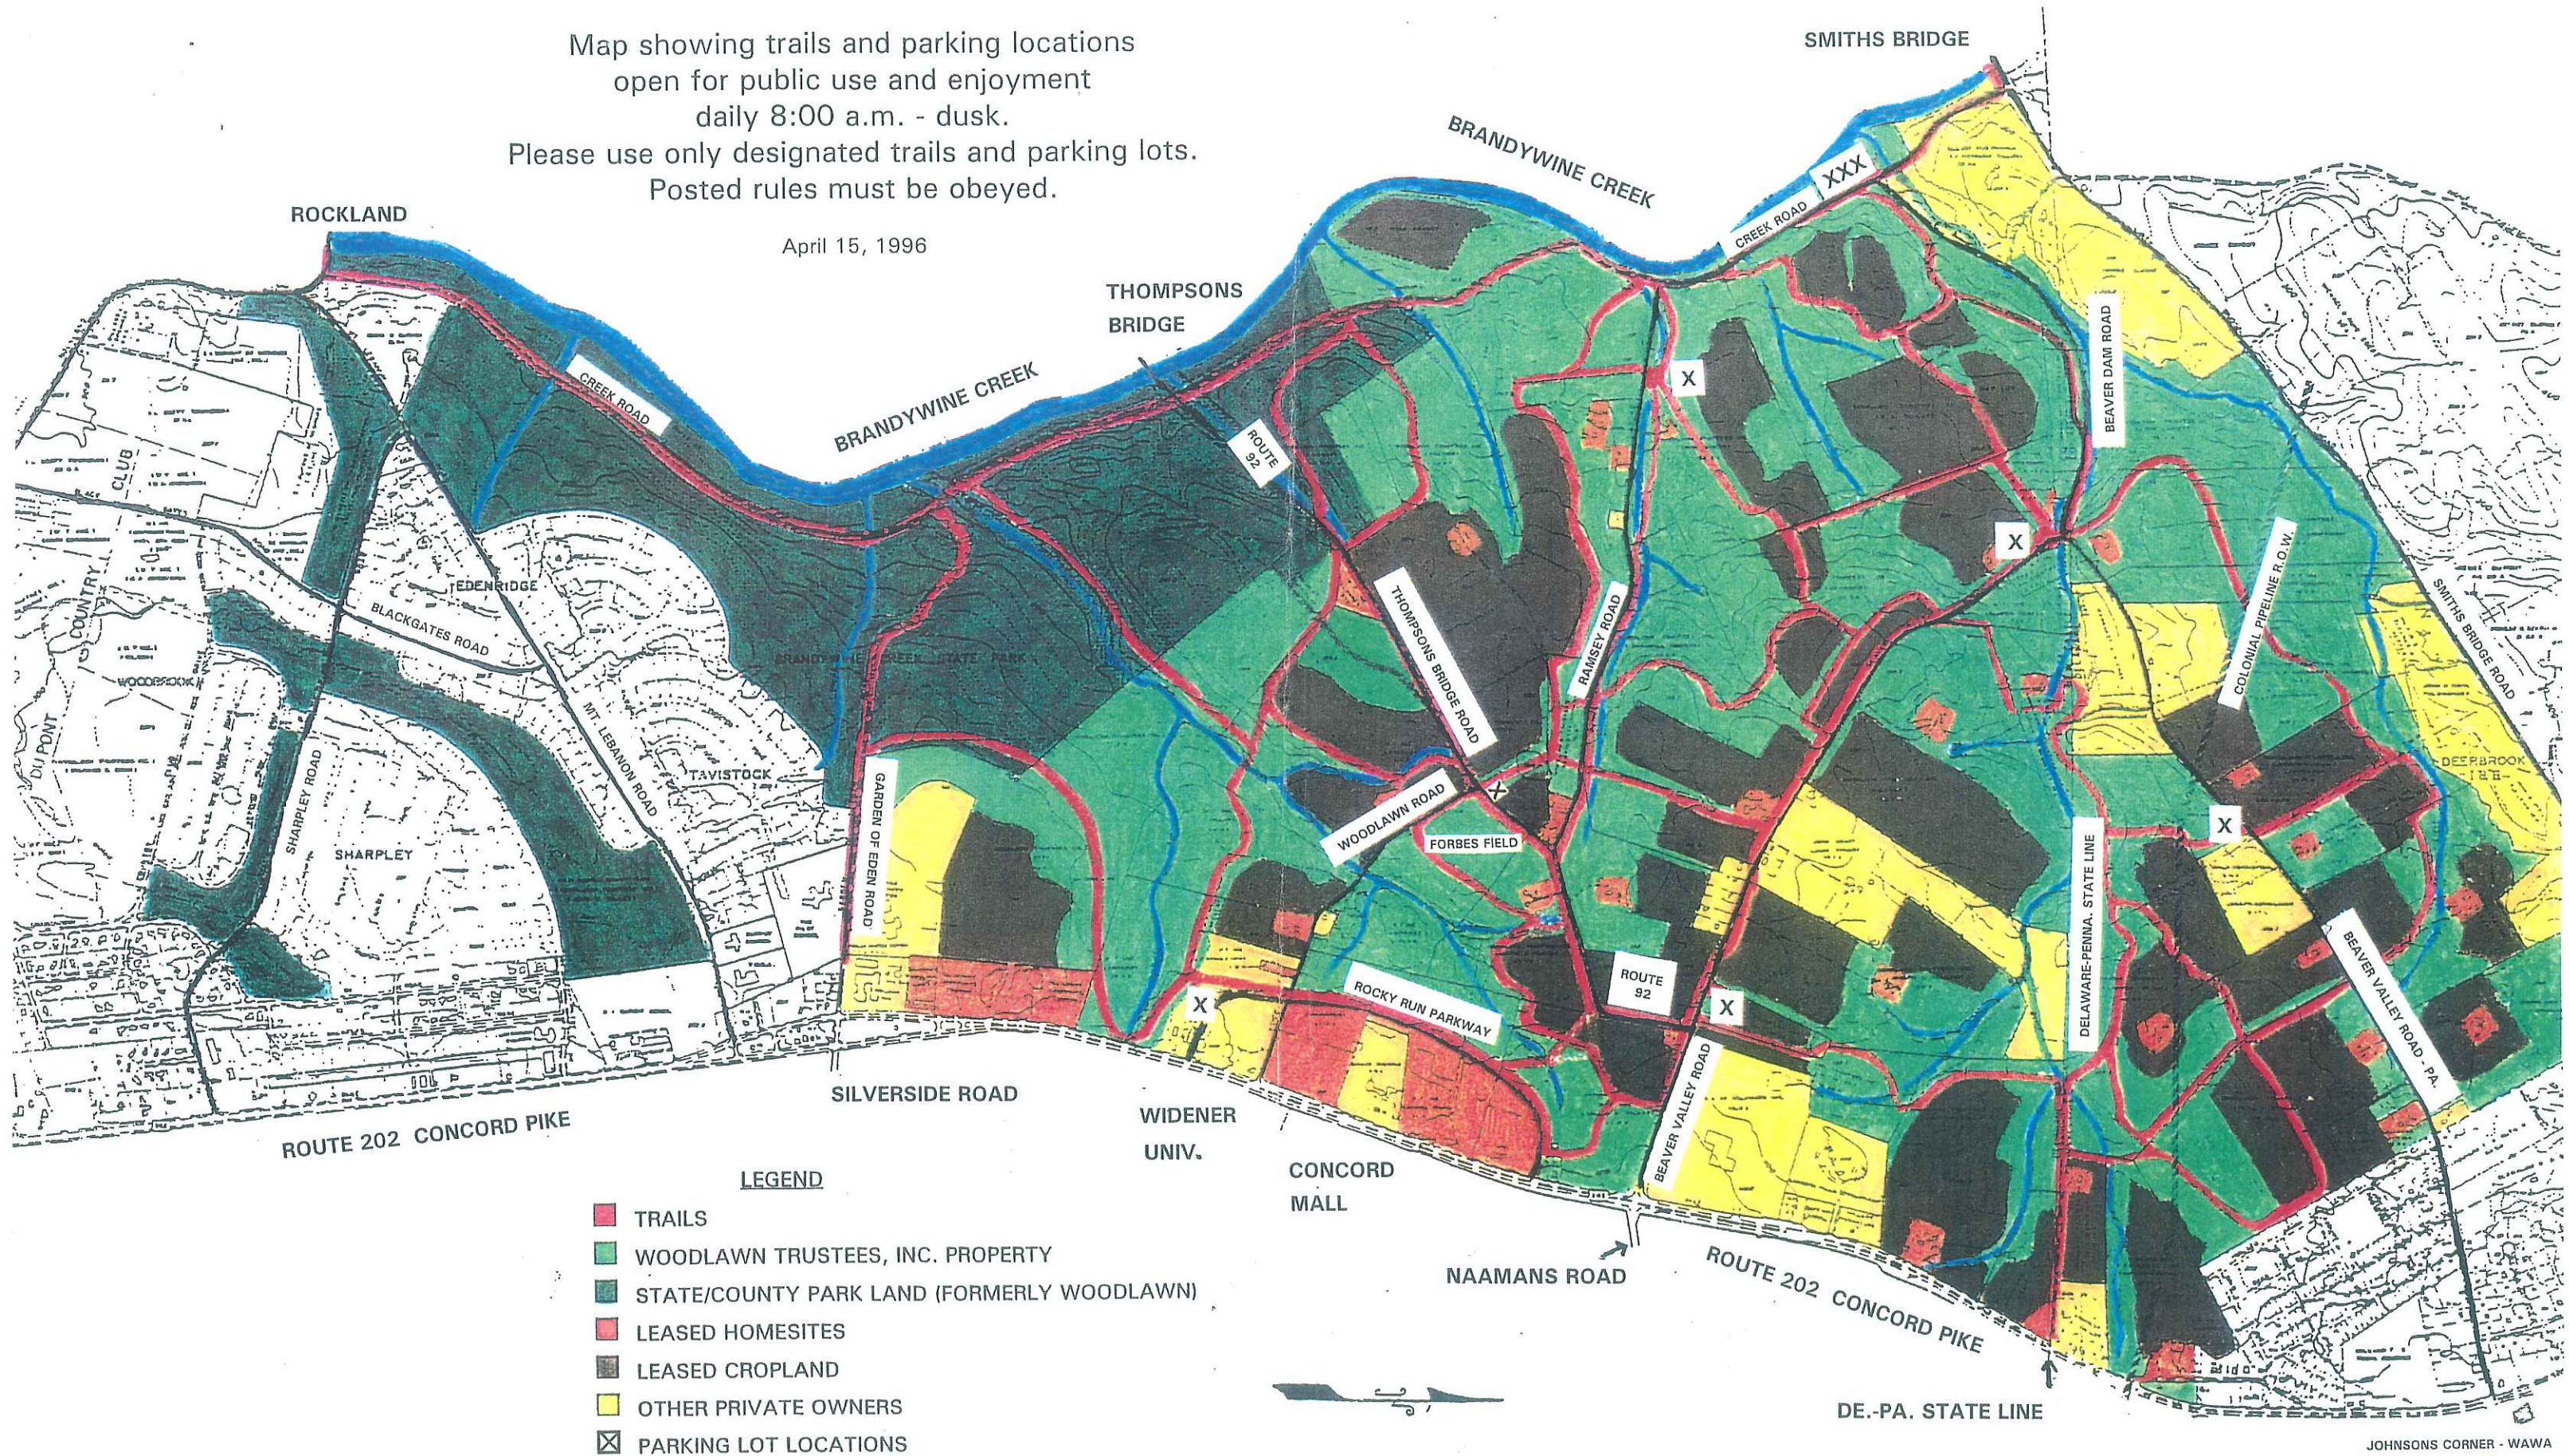

WOODLAWN TRUSTEES, INC.

2201 West 11th Street
 Wilmington, Delaware 19805
 Telephone (302) 655-6215

Map showing trails and parking locations
 open for public use and enjoyment
 daily 8:00 a.m. - dusk.
 Please use only designated trails and parking lots.
 Posted rules must be obeyed.

April 15, 1996

- LEGEND**
- TRAILS
 - WOODLAWN TRUSTEES, INC. PROPERTY
 - STATE/COUNTY PARK LAND (FORMERLY WOODLAWN)
 - LEASED HOMESITES
 - LEASED CROPLAND
 - OTHER PRIVATE OWNERS
 - ⊗ PARKING LOT LOCATIONS